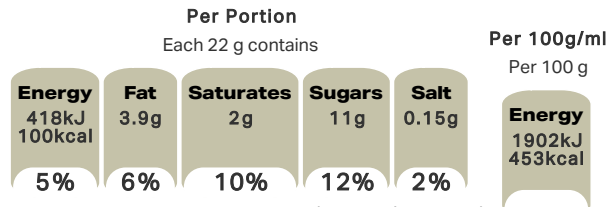

per 100g	Per 6 pieces (22 g)
Energy (kJ)	1902	418
Energy (kcal)	453	100
Fat (g)	18	3.9
of which saturates (g)	9.2	2
Carbohydrate (g)	71	16
of which sugars (g)	50	11
Fibre (g)	0.7	0.1
Protein (g)	2.1	0.5
Salt (g)	0.66	0.15

Front of Pack Nutrition

% reference intake of an average adult (8400 kJ / 2000 kcal)

Nutrition Other Text

% reference intake of an average adult (8400 kJ / 2000 kcal)

5 Portions per bag

Reference Intake Statement

Reference Intake Statement - % reference intake of an average adult (8400 kJ / 2000 kcal)

Product Description

Alternative Description

Supplier Preferred Product Name - Cadbury Curly Wurly Squirlyies Chocolate Bag 110g

Brand

Cadbury

Features

100% Sustainably Sourced Cocoa
Suitable for Vegetarians

Standardised Brand

Brand - Cadbury

Regulated Product Name

Milk chocolate with caramel centre (70 %).