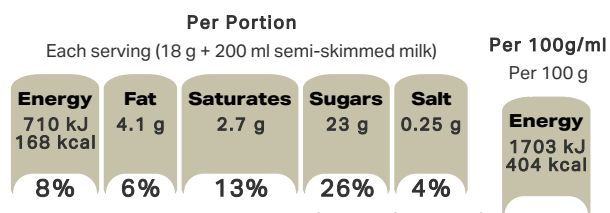

Components

Ingredients

Sugar
Cocoa Powder
Acidity Regulator (Potassium Carbonates)
Flavouring
Cocoa Solids: 25 % minimum

Allergy Text

May contain Milk.

Nutrition

	Per 100 g	Per Serving (18 g + 200 ml semi-skimmed milk)	*Reference Intakes
Energy	1703 kJ 404 kcal	710 kJ 168 kcal	8400 kJ / 2000 kcal
Fat	5.8 g	4.1 g	70 g
of which Saturates	3.4 g	2.7 g	20 g
Carbohydrate	76 g	24 g	260 g
of which Sugars	73 g	23 g	90 g
Fibre	9.3 g	1.7 g	-
Protein	6.4 g	7.9 g	50 g
Salt	0.02 g	0.25 g	6 g

*% reference intake of an average adult (8400 kJ / 2000 kcal)

Calculated Nutrition

	per 100g	Per Serving (18 g + 200 ml semi-skimmed milk)
Energy (kJ)	1703	710
Energy (kcal)	404	168
Fat (g)	5.8	4.1
of which saturates (g)	3.4	2.7
Carbohydrate (g)	76	24
of which sugars (g)	73	23
Fibre (g)	9.3	1.7
Protein (g)	6.4	7.9
Salt (g)	0.02	0.25

Front of Pack Nutrition

% reference intake of an average adult (8400 kJ / 2000 kcal)