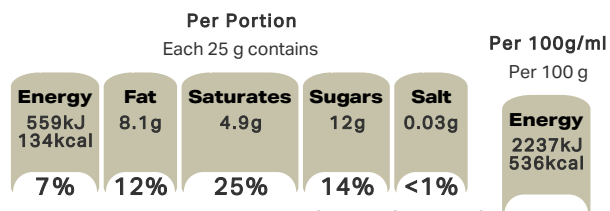

Components

Ingredients

Sugar

Cocoa Mass

Skimmed Milk Powder

Cocoa Butter

Milk Fat

Emulsifier (Soya Lecithins)

Natural Vanilla Flavouring

Milk Solids 14% minimum

Cocoa Solids: 38% minimum

Nutrition

	Per 100 g	Per 10 pieces (25 g)	*Reference Intakes
Energy	2237 kJ 536 kcal	559 kJ 134 kcal	8400 kJ / 2000 kcal
Fat	33 g	8.1 g	70 g
of which Saturates	20 g	4.9 g	20 g
Carbohydrate	51 g	13 g	260 g
of which Sugars	49 g	12 g	90 g
Fibre	5.3 g	1.3 g	-
Protein	7.3 g	1.8 g	50 g
Salt	0.11 g	0.03 g	6 g

*% reference intake of an average adult (8400 kJ / 2000 kcal)

Calculated Nutrition

	per 100g	Per 10 pieces (25 g)
Energy (kJ)	2237	559
Energy (kcal)	536	134
Fat (g)	33	8.1
of which saturates (g)	20	4.9
Carbohydrate (g)	51	13
of which sugars (g)	49	12
Fibre (g)	5.3	1.3
Protein (g)	7.3	1.8
Salt (g)	0.11	0.03

Front of Pack Nutrition

% reference intake of an average adult (8400 kJ / 2000 kcal)

Nutrition Other Text

% reference intake of an average adult (8400 kJ / 2000 kcal)

Reference Intake Statement

Reference Intake Statement - % reference intake of an average adult (8400 kJ / 2000 kcal)