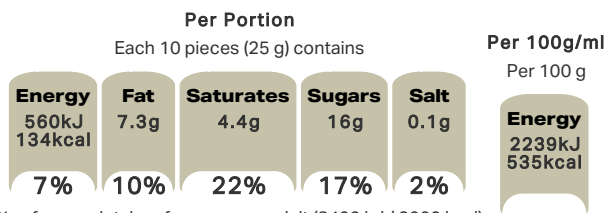

Components

Ingredients

Sugar
Cocoa Butter
Skimmed **MILK** Powder
Whey Powder (from **MILK**)
MILK Fat
Emulsifier (**SOYA** Lecithins)
Flavouring

Nutrition

	Per 100 g	Per 10 pieces (25 g)	*Reference Intakes
Energy	2239 kJ 535 kcal	560 kJ 134 kcal	8400 kJ / 2000 kcal
Fat	29 g	7.3 g	70 g
of which Saturates	17 g	4.4 g	20 g
Carbohydrate	63 g	16 g	260 g
of which Sugars	63 g	16 g	90 g
Fibre	0 g	0 g	-
Protein	4.8 g	1.2 g	50 g
Salt	0.40 g	0.10 g	6 g

*% reference intake of an average adult (8400 kJ / 2000 kcal)

Calculated Nutrition

	per 100g	Per 10 pieces (25 g)
Energy (kJ)	2239	560
Energy (kcal)	535	134
Fat (g)	29	7.3
of which saturates (g)	17	4.4
Carbohydrate (g)	63	16
of which sugars (g)	63	16
Fibre (g)	0	0
Protein (g)	4.8	1.2
Salt (g)	0.4	0.1

Front of Pack Nutrition

% reference intake of an average adult (8400 kJ / 2000 kcal)

Nutrition Other Text

% reference intake of an average adult (8400 kJ / 2000 kcal)

Reference Intake Statement

Reference Intake Statement - % reference intake of an average adult (8400 kJ / 2000 kcal)