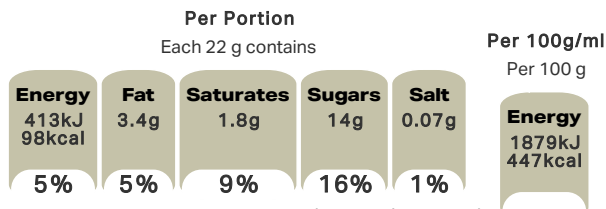

Components

Ingredients

Sugar
Glucose Syrup
Palm Oil
Skimmed **Milk** Powder
Cocoa Butter
Cocoa Mass
Whey Permeate Powder (from **Milk**)

Milk Fat

Emulsifiers (E471, Sunflower Lecithins, E442)

Flavourings

Salt

Nutrition

	Per 100 g:	Per Bar (22 g):
Energy	1879 kJ (447 kcal)	413 kJ (98 kcal)
Fat	15 g	3.4 g
of which Saturates	8.0 g	1.8 g
Carbohydrate	75 g	16 g
of which Sugars	65 g	14 g
Fibre	0.6 g	0.1 g
Protein	2.3 g	0.5 g
Salt	0.32 g	0.07 g

Calculated Nutrition

	per 100g	Per Bar (22 g):
Energy (kJ)	1879	413
Energy (kcal)	447	98
Fat (g)	15	3.4
of which saturates (g)	8	1.8
Carbohydrate (g)	75	16
of which sugars (g)	65	14
Fibre (g)	0.6	0.1
Protein (g)	2.3	0.5
Salt (g)	0.32	0.07

Front of Pack Nutrition

% reference intake of an average adult (8400 kJ / 2000 kcal)