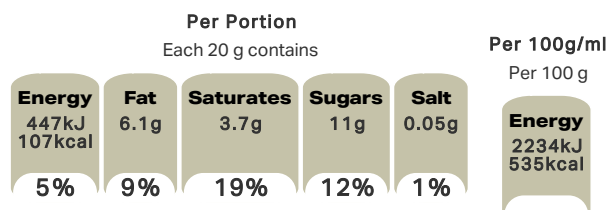

Components

Ingredients

Milk**

Sugar

Cocoa Butter

Cocoa Mass

Vegetable Fats (Palm, Shea)

Emulsifier (E442)

Flavourings

**The equivalent of 426 ml of Fresh Liquid Milk in every 227 g of Milk Chocolate

Milk Solids 20 % minimum, actual 23 %

Cocoa Solids 20% minimum

Contains Vegetable Fats in addition to Cocoa Butter

Nutrition

	Per 100 g	Per 1/2 bag (20 g)	*Reference Intakes
Energy	2234 kJ / 535 kcal	447 kJ / 107 kcal	8400 kJ / 2000 kcal
Fat	30 g	6.1 g	70 g
of which Saturates	18 g	3.7 g	20 g
Carbohydrate	57 g	11 g	260 g
of which Sugars	56 g	11 g	90 g
Fibre	2.1 g	0.4 g	-
Protein	7.3 g	1.5 g	50 g
Salt	0.24 g	0.05 g	6 g

*% reference intake of an average adult (8400 kJ / 2000 kcal)

Calculated Nutrition

	per 100g	Per 1/2 bag (20 g)
Energy (kJ)	2234	447
Energy (kcal)	535	107
Fat (g)	30	6.1
of which saturates (g)	18	3.7
Carbohydrate (g)	57	11
of which sugars (g)	56	11
Fibre (g)	2.1	0.4
Protein (g)	7.3	1.5
Salt (g)	0.24	0.05

Front of Pack Nutrition

% reference intake of an average adult (8400 kJ / 2000 kcal)

Nutrition Other Text

% reference intake of an average adult (8400 kJ / 2000 kcal)

Reference Intake Statement

Reference Intake Statement - % reference intake of an average adult (8400 kJ / 2000 kcal)