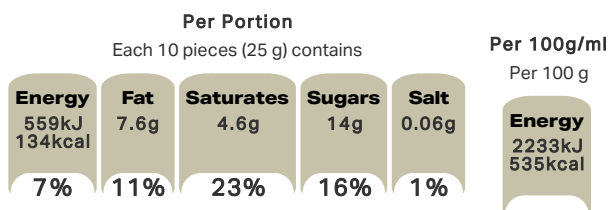

Components

Ingredients

Milk**

Sugar

Cocoa Butter

Cocoa Mass

Vegetable Fats (Palm, Shea)

Emulsifier (E442)

Flavourings

**The equivalent of 426 ml of Fresh Liquid Milk in every 227 g of Milk Chocolate

Milk Solids 20 % minimum, actual 23 %

Cocoa Solids 20 % minimum

Contains Vegetable Fats in addition to Cocoa Butter

Nutrition

	Per 100 g	Per 10 pieces (25 g)	*Reference Intakes
Energy	2233 kJ 535 kcal	559 kJ 134 kcal	8400 kJ / 2000 kcal
Fat	30 g	7.6 g	70 g
of which Saturates	18 g	4.6 g	20 g
Carbohydrate	57 g	14 g	260 g
of which Sugars	56 g	14 g	90 g
Fibre	2.1 g	0.5 g	-
Protein	7.3 g	1.8 g	50 g
Salt	0.24 g	0.06 g	6 g

*% reference intake of an average adult (8400 kJ / 2000 kcal)

Calculated Nutrition

	per 100g	Per 10 pieces (25 g)
Energy (kJ)	2233	559
Energy (kcal)	535	134
Fat (g)	30	7.6
of which saturates (g)	18	4.6
Carbohydrate (g)	57	14
of which sugars (g)	56	14
Fibre (g)	2.1	0.5
Protein (g)	7.3	1.8
Salt (g)	0.24	0.06

Front of Pack Nutrition

*% reference intake of an average adult (8400 kJ / 2000 kcal)

Nutrition Other Text

% reference intake of an average adult (8400 kJ / 2000 kcal)

Reference Intake Statement

Reference Intake Statement - % reference intake of an average adult (8400 kJ / 2000 kcal)