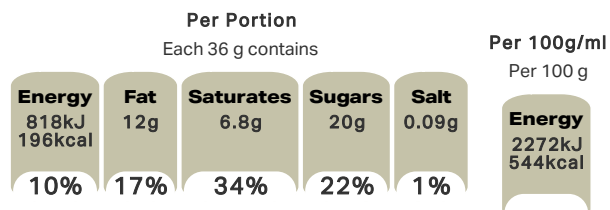

Components

Ingredients

Milk

Sugar

Cocoa Butter

Cocoa Mass

Vegetable Fats (Palm, Shea)

Whey Powder (from **Milk**)

Emulsifier (E442)

Flavourings

Milk Solids 14 % minimum

Cocoa Solids 25 % minimum

Contains Vegetable Fats in addition to Cocoa Butter

Allergy Text

May contain Nuts.

Nutrition

	Per 100 g:	Per Bar (36 g):
Energy	2272 kJ (544 kcal)	818 kJ (196 kcal)
Fat	32 g	12 g
of which Saturates	19 g	6.8 g
Carbohydrate	56 g	20 g
of which Sugars	55 g	20 g
Fibre	2.2 g	0.8 g
Protein	6.6 g	2.4 g
Salt	0.24 g	0.09 g

Calculated Nutrition

	per 100g	Per Bar (36 g):
Energy (kJ)	2272	818
Energy (kcal)	544	196
Fat (g)	32	12
of which saturates (g)	19	6.8
Carbohydrate (g)	56	20
of which sugars (g)	55	20
Fibre (g)	2.2	0.8
Protein (g)	6.6	2.4
Salt (g)	0.24	0.09

Front of Pack Nutrition

% reference intake of an average adult (8400 kJ / 2000 kcal)