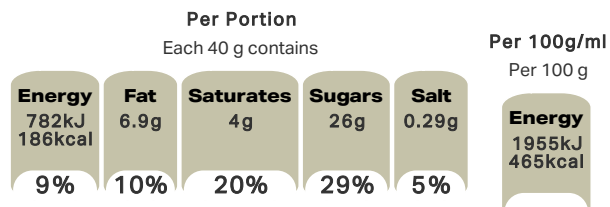

Components

Ingredients

Sugar
Glucose Syrup
Cocoa Butter
Cocoa Mass
Skimmed **Milk** Powder
Whey Permeate Powder (from **Milk**)
Palm Oil

Milk Fat

Emulsifier (E442)
Flavourings
Coconut Oil

Milk Chocolate: Milk Solids 14 % minimum

Contains Vegetable Fats in addition to Cocoa Butter

Nutrition

	Per 100 g:	Per Bar (40 g):
Energy	1955 kJ (465 kcal)	782 kJ (186 kcal)
Fat	17 g	6.9 g
of which Saturates	10 g	4.0 g
Carbohydrate	74 g	29 g
of which Sugars	65 g	26 g
Fibre	1.3 g	0.5 g
Protein	3.1 g	1.2 g
Salt	0.72 g	0.29 g

Calculated Nutrition

	per 100g	Per Bar (40 g):
Energy (kJ)	1955	782
Energy (kcal)	465	186
Fat (g)	17	6.9
of which saturates (g)	10	4
Carbohydrate (g)	74	29
of which sugars (g)	65	26
Fibre (g)	1.3	0.5
Protein (g)	3.1	1.2
Salt (g)	0.72	0.29

Front of Pack Nutrition

% reference intake of an average adult (8400 kJ / 2000 kcal)

Reference Intake Statement

Reference Intake Statement - % reference intake of an average adult (8400 kJ / 2000 kcal)