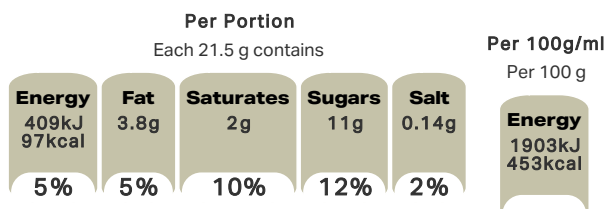

Components

Ingredients

Glucose Syrup

Sugar

Palm Oil

Skimmed **Milk** Powder

Cocoa Butter

Cocoa Mass

Whey Permeate Powder (from **Milk**)

Milk Fat

Emulsifiers (E471, Sunflower Lecithins, E442, E476)

Salt

Flavourings

Milk Chocolate: Milk Solids 14% minimum

Contains Vegetable Fats in addition to Cocoa Butter

Nutrition

	Per 100 g:	Per Bar (21.5 g):
Energy	1903 kJ (453 kcal)	409 kJ (97 kcal)
Fat	18 g	3.8 g
of which Saturates	9.3 g	2.0 g
Carbohydrate	70 g	15 g
of which Sugars	49 g	11 g
Fibre	0.7 g	0.1 g
Protein	3.0 g	0.6 g
Salt	0.65 g	0.14 g

Calculated Nutrition

	per 100g	Per Bar (21.5 g):
Energy (kJ)	1903	409
Energy (kcal)	453	97
Fat (g)	18	3.8
of which saturates (g)	9.3	2
Carbohydrate (g)	70	15
of which sugars (g)	49	11
Fibre (g)	0.7	0.1
Protein (g)	3	0.6
Salt (g)	0.65	0.14

Front of Pack Nutrition