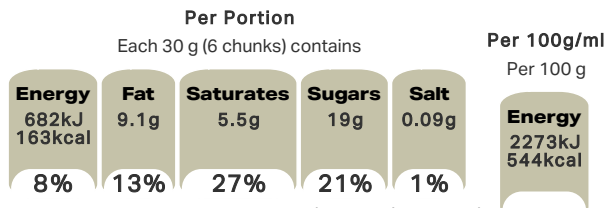

Components

Ingredients

Sugar
Cocoa Butter
Caramelised **Milk** Powder [Skimmed **Milk** Powder, Whey Powder (from **Milk**), Sugar, **Butter**, Natural Flavouring]
Whey Powder (from **Milk**)
Skimmed **Milk** Powder

Milk Fat

Emulsifier (**Soya** Lecithins)

Allergy Text

May contain Nuts, Wheat.

Nutrition

	Per 100 g	Per 6 chunks (30 g)	*Reference Intakes
Energy	2273 kJ 544 kcal	682 kJ 163 kcal	8400 kJ / 2000 kcal
Fat	30 g	9.1 g	70 g
of which Saturates	18 g	5.5 g	20 g
Carbohydrate	63 g	19 g	260 g
of which Sugars	63 g	19 g	90 g
Fibre	0 g	0 g	-
Protein	4.2 g	1.3 g	50 g
Salt	0.30 g	0.09 g	6 g

*% reference intake of an average adult (8400 kJ / 2000 kcal)

Calculated Nutrition

	per 100g	Per 6 chunks (30 g)
Energy (kJ)	2273	682
Energy (kcal)	544	163
Fat (g)	30	9.1
of which saturates (g)	18	5.5
Carbohydrate (g)	63	19
of which sugars (g)	63	19
Fibre (g)	0	0
Protein (g)	4.2	1.3
Salt (g)	0.3	0.09

Front of Pack Nutrition

% reference intake of an average adult (8400 kJ / 2000 kcal)

Nutrition Other Text

% reference intake of an average adult (8400 kJ / 2000 kcal)

Reference Intake Statement

Reference Intake Statement - % reference intake of an average adult (8400 kJ / 2000 kcal)