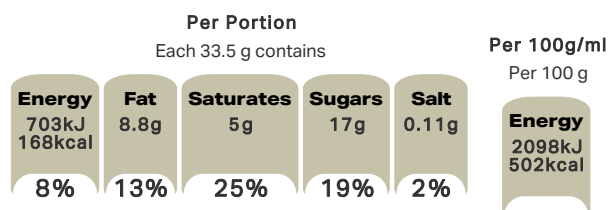

Components

Ingredients

Milk

Sugar

Glucose Syrup

Cocoa Butter

Cocoa Mass

Vegetable Fats (Palm, Shea)

Glucose-Fructose Syrup

Whey Powder (from **Milk**)

Emulsifiers (E442, E471)

Salt

Sodium Carbonates

Flavourings

Milk Chocolate: Milk Solids 14 % minimum

Contains Vegetable Fats in addition to Cocoa Butter

Allergy Text

May contain Nuts.

Nutrition

	Per 100 g:	Per bar (33.5 g):
Energy	2098 kJ (502 kcal)	703 kJ (168 kcal)
Fat	26 g	8.8 g
of which Saturates	15 g	5.0 g
Carbohydrate	60 g	20 g
of which Sugars	51 g	17 g
Fibre	1.5 g	0.5 g
Protein	4.7 g	1.6 g
Salt	0.33 g	0.11 g

Calculated Nutrition

	per 100g	Per bar (33.5 g):
Energy (kJ)	2098	703
Energy (kcal)	502	168
Fat (g)	26	8.8
of which saturates (g)	15	5
Carbohydrate (g)	60	20
of which sugars (g)	51	17
Fibre (g)	1.5	0.5
Protein (g)	4.7	1.6
Salt (g)	0.33	0.11

Front of Pack Nutrition

% reference intake of an average adult (8400 kJ / 2000 kcal)

Reference Intake Statement

Reference Intake Statement - % reference intake of an average adult (8400 kJ / 2000 kcal)