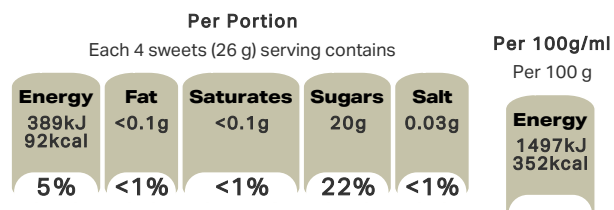

Components

Ingredients

Sugar
Invert Sugar Syrup
Glucose Syrup
Starch
Acids (Tartaric Acid, Citric Acid)
Colours (Vegetable Carbon, Anthocyanins, Paprika Extract, Curcumin)
Natural Flavourings
Natural (Orange, Lime) Flavourings
Acidity Regulator (Sodium Hydroxide)

Nutrition

	Per 100 g	Per 4 Sweets (26 g)	*Reference Intakes
Energy	1497 kJ 352 kcal	389 kJ 92 kcal	8400 kJ / 2000 kcal
Fat	< 0.1 g	< 0.1 g	70 g
of which saturates	< 0.1 g	< 0.1 g	20 g
Carbohydrate	87 g	23 g	260 g
of which sugars	76 g	20 g	90 g
Protein	< 0.1 g	< 0.1 g	50 g
Salt	0.11 g	0.03 g	6 g

*% Reference intake of an average adult (8400 kJ / 2000 kcal)

Calculated Nutrition

	per 100g	Per 4 Sweets (26 g)
Energy (kJ)	1497	389
Energy (kcal)	352	92
Fat (g)	<0.1	<0.1
of which saturates (g)	<0.1	<0.1
Carbohydrate (g)	87	23
of which sugars (g)	76	20
Protein (g)	<0.1	<0.1
Salt (g)	0.11	0.03

Front of Pack Nutrition

% Reference intake of an average adult (8400 kJ / 2000 kcal)

Nutrition Other Text

% Reference intake of an average adult (8400 kJ / 2000 kcal)

Reference Intake Statement

Reference Intake Statement - % Reference intake of an average adult (8400 kJ / 2000 kcal)