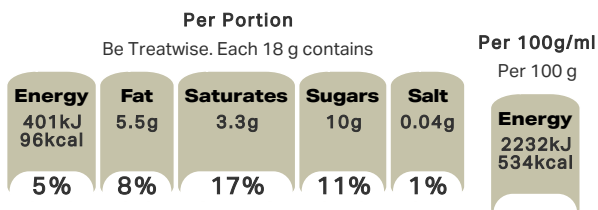

Components

Ingredients

Milk***

Sugar

Cocoa Butter

Cocoa Mass

Vegetable Fats (Palm, Shea)

Emulsifiers (E442, E476)

Flavourings

Milk Solids 20 % minimum, actual 23 %

Cocoa Solids 20 % minimum

Contains Vegetable Fats in addition to Cocoa Butter

***The equivalent of 426 ml of Fresh Liquid Milk in every 227 g of Milk Chocolate

Allergy Text

May contain Nuts, Wheat.

Nutrition

	Per 100 g	Per bar (18 g)	**Reference Intakes
Energy	2232 kJ	401 kJ	8400 kJ /
	534 kcal	96 kcal	2000 kcal
Fat	30 g	5.5 g	70 g
of which Saturates	18 g	3.3 g	20 g
Carbohydrate	57 g	10 g	260 g
of which Sugars	56 g	10 g	90 g
Fibre	2.1 g	0.3 g	-
Protein	7.3 g	1.3 g	50 g
Salt	0.24 g	0.04 g	6 g

**Reference intake of an average adult (8400 kJ / 2000 kcal)

Calculated Nutrition

	per 100g	Per bar (18 g)
Energy (kJ)	2232	401
Energy (kcal)	534	96
Fat (g)	30	5.5
of which saturates (g)	18	3.3
Carbohydrate (g)	57	10
of which sugars (g)	56	10
Fibre (g)	2.1	0.3
Protein (g)	7.3	1.3
Salt (g)	0.24	0.04

Front of Pack Nutrition

Reference intake of an average adult (8400 kJ / 2000 kcal)

Nutrition Other Text

Reference intake of an average adult (8400 kJ / 2000 kcal)

Reference Intake Statement

Reference Intake Statement - Reference intake of an average adult (8400 kJ / 2000 kcal)