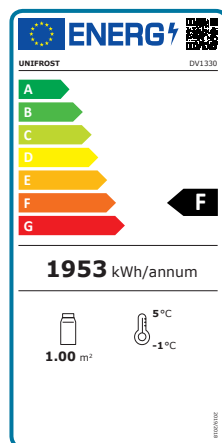

Star Features

- Ventilated cooling
- Stainless display 18" deck
- Chilled understorage
- Easy fit door seal
- Ambient upper shelf
- Strong worktop
- Interior lighting LED
- Strong glass front

Technical Specification

Model	DV1330
GTIN No	5391538052094
Dimensions	W1330 x D800 x H1260
Temperature Range	+2°C to 6°C
Display Area	·57 m ²
Energy Efficiency	79·1 EEI
Temperature Class	M1
Energy Class	F
Refrigerant	R290
Power	13Amp Plug
Nett Weight	98Kg
Shipping Weight	117Kg