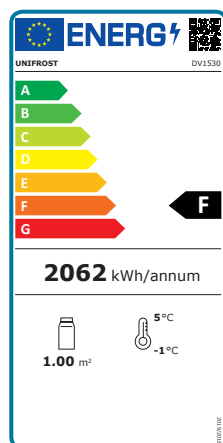

Star Features

- Ventilated cooling
- Stainless display 18" deck
- Chilled understorage
- Easy fit door seal
- Ambient upper shelf
- Strong worktop
- Interior lighting LED
- Strong glass front

Technical Specification

Model	DV1530
GTIN No	5391538052100
Dimensions	W1530 x D800 x H1260
Temperature Range	+2°C to 6°C
Display Area	·66 m ²
Energy Efficiency	·79 EEI
Temperature Class	M1
Energy Class	F
Refrigerant	R290
Power	13Amp Plug
Nett Weight	134Kg
Shipping Weight	161Kg