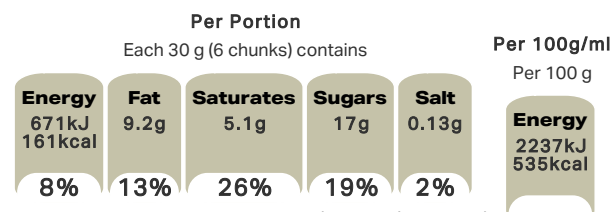

Salt	0.45 g	0.13 g	6 g

*% reference intake of an average adult (8400 kJ / 2000 kcal)

Calculated Nutrition

	per 100g	Per 6 chunks (30 g)
Energy (kJ)	2237	671
Energy (kcal)	535	161
Fat (g)	31	9.2
of which saturates (g)	17	5.1
Carbohydrate (g)	58	17
of which sugars (g)	57	17
Fibre (g)	1.8	0.5
Protein (g)	6.2	1.9
Salt (g)	0.45	0.13

Front of Pack Nutrition

% reference intake of an average adult (8400 kJ / 2000 kcal)

Nutrition Other Text

% reference intake of an average adult (8400 kJ / 2000 kcal)

Reference Intake Statement

Reference Intake Statement - % reference intake of an average adult (8400 kJ / 2000 kcal)

Product Description

Alternative Description

Supplier Preferred Product Name - Cadbury Dairy Milk Daim Chocolate Bar 120g

Brand

Cadbury

Features

100% Sustainably Sourced Cocoa
Suitable for vegetarians

Standardised Brand

Brand - Cadbury

Regulated Product Name

Milk chocolate with crunchy almond caramel pieces (20 %).