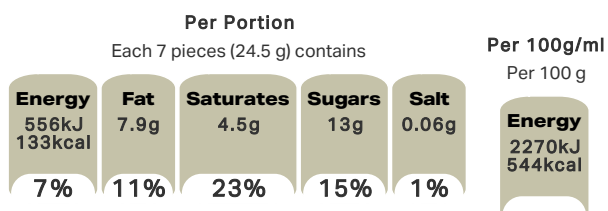

Components

Ingredients

MILK

Sugar

Cocoa Butter

Cocoa Mass

Vegetable Fats (Palm, Shea)

Whey Powder (from MILK)

Emulsifier (E442)

Flavourings

Milk Solids 14% minimum

Cocoa Solids 25% minimum

Contains Vegetable Fats in addition to Cocoa Butter

Allergy Text

MAY CONTAIN NUTS.

Nutrition

	Per 100 g	Per 7 pieces (24.5 g)	*Reference Intakes
Energy	2270 kJ 544 kcal	556 kJ 133 kcal	8400 kJ / 2000 kcal
Fat	32 g	7.9 g	70 g
of which Saturates	19 g	4.5 g	20 g
Carbohydrate	56 g	14 g	260 g
of which Sugars	55 g	13 g	90 g
Fibre	2.3 g	0.6 g	-
Protein	6.6 g	1.6 g	50 g
Salt	0.24 g	0.06 g	6 g

*% reference intake of an average adult (8400 kJ / 2000 kcal)

Calculated Nutrition

	per 100g	Per 7 pieces (24.5 g)
Energy (kJ)	2270	556
Energy (kcal)	544	133
Fat (g)	32	7.9
of which saturates (g)	19	4.5
Carbohydrate (g)	56	14
of which sugars (g)	55	13
Fibre (g)	2.3	0.6
Protein (g)	6.6	1.6
Salt (g)	0.24	0.06

Front of Pack Nutrition

% reference intake of an average adult (8400 kJ / 2000 kcal)

Nutrition Other Text

% reference intake of an average adult (8400 kJ / 2000 kcal)

Reference Intake Statement

Reference Intake Statement - % reference intake of an average adult (8400 kJ / 2000 kcal)