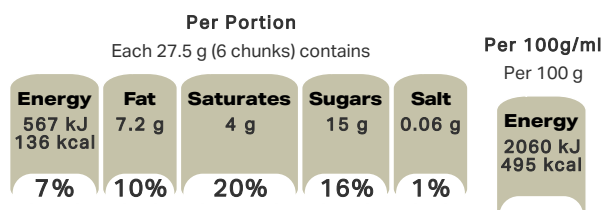

Components

Ingredients

Milk**

Sugar

Dried Grapes

Cocoa Butter

Almonds

Cocoa Mass

Vegetable Fats (Palm, Shea)

Emulsifiers (E442, E476)

Flavourings

**The equivalent of 426 ml of Fresh Liquid Milk in every 227 g of Milk Chocolate

Milk Chocolate: Milk Solids 20 % minimum, actual 23 %

Cocoa Solids 20 % minimum

Contains Vegetable Fats in addition to Cocoa Butter

Allergy Text

May contain other Nuts, Wheat.

Nutrition

	Per 100 g	Per 6 chunks (27.5 g)	*Reference Intakes
Energy	2060 kJ 495 kcal	567 kJ 136 kcal	8400 kJ / 2000 kcal
Fat	26 g	7.2 g	70 g
of which Saturates	14.5 g	4 g	20 g
Carbohydrate	55.5 g	15 g	260 g
of which Sugars	54.5 g	15 g	90 g
Fibre	1.3 g	0.4 g	-
Protein	8.3 g	2.3 g	50 g
Salt	0.2 g	0.06 g	6 g

*% reference intake of an average adult (8400 kJ/2000 kcal)

Calculated Nutrition

	per 100g	Per 6 chunks (27.5 g)
Energy (kJ)	2060	567
Energy (kcal)	495	136
Fat (g)	26	7.2
of which saturates (g)	14.5	4
Carbohydrate (g)	55.5	15
of which sugars (g)	54.5	15
Fibre (g)	1.3	0.4
Protein (g)	8.3	2.3
Salt (g)	0.2	0.06

Front of Pack Nutrition

% reference intake of an average adult (8400 kJ/2000 kcal)